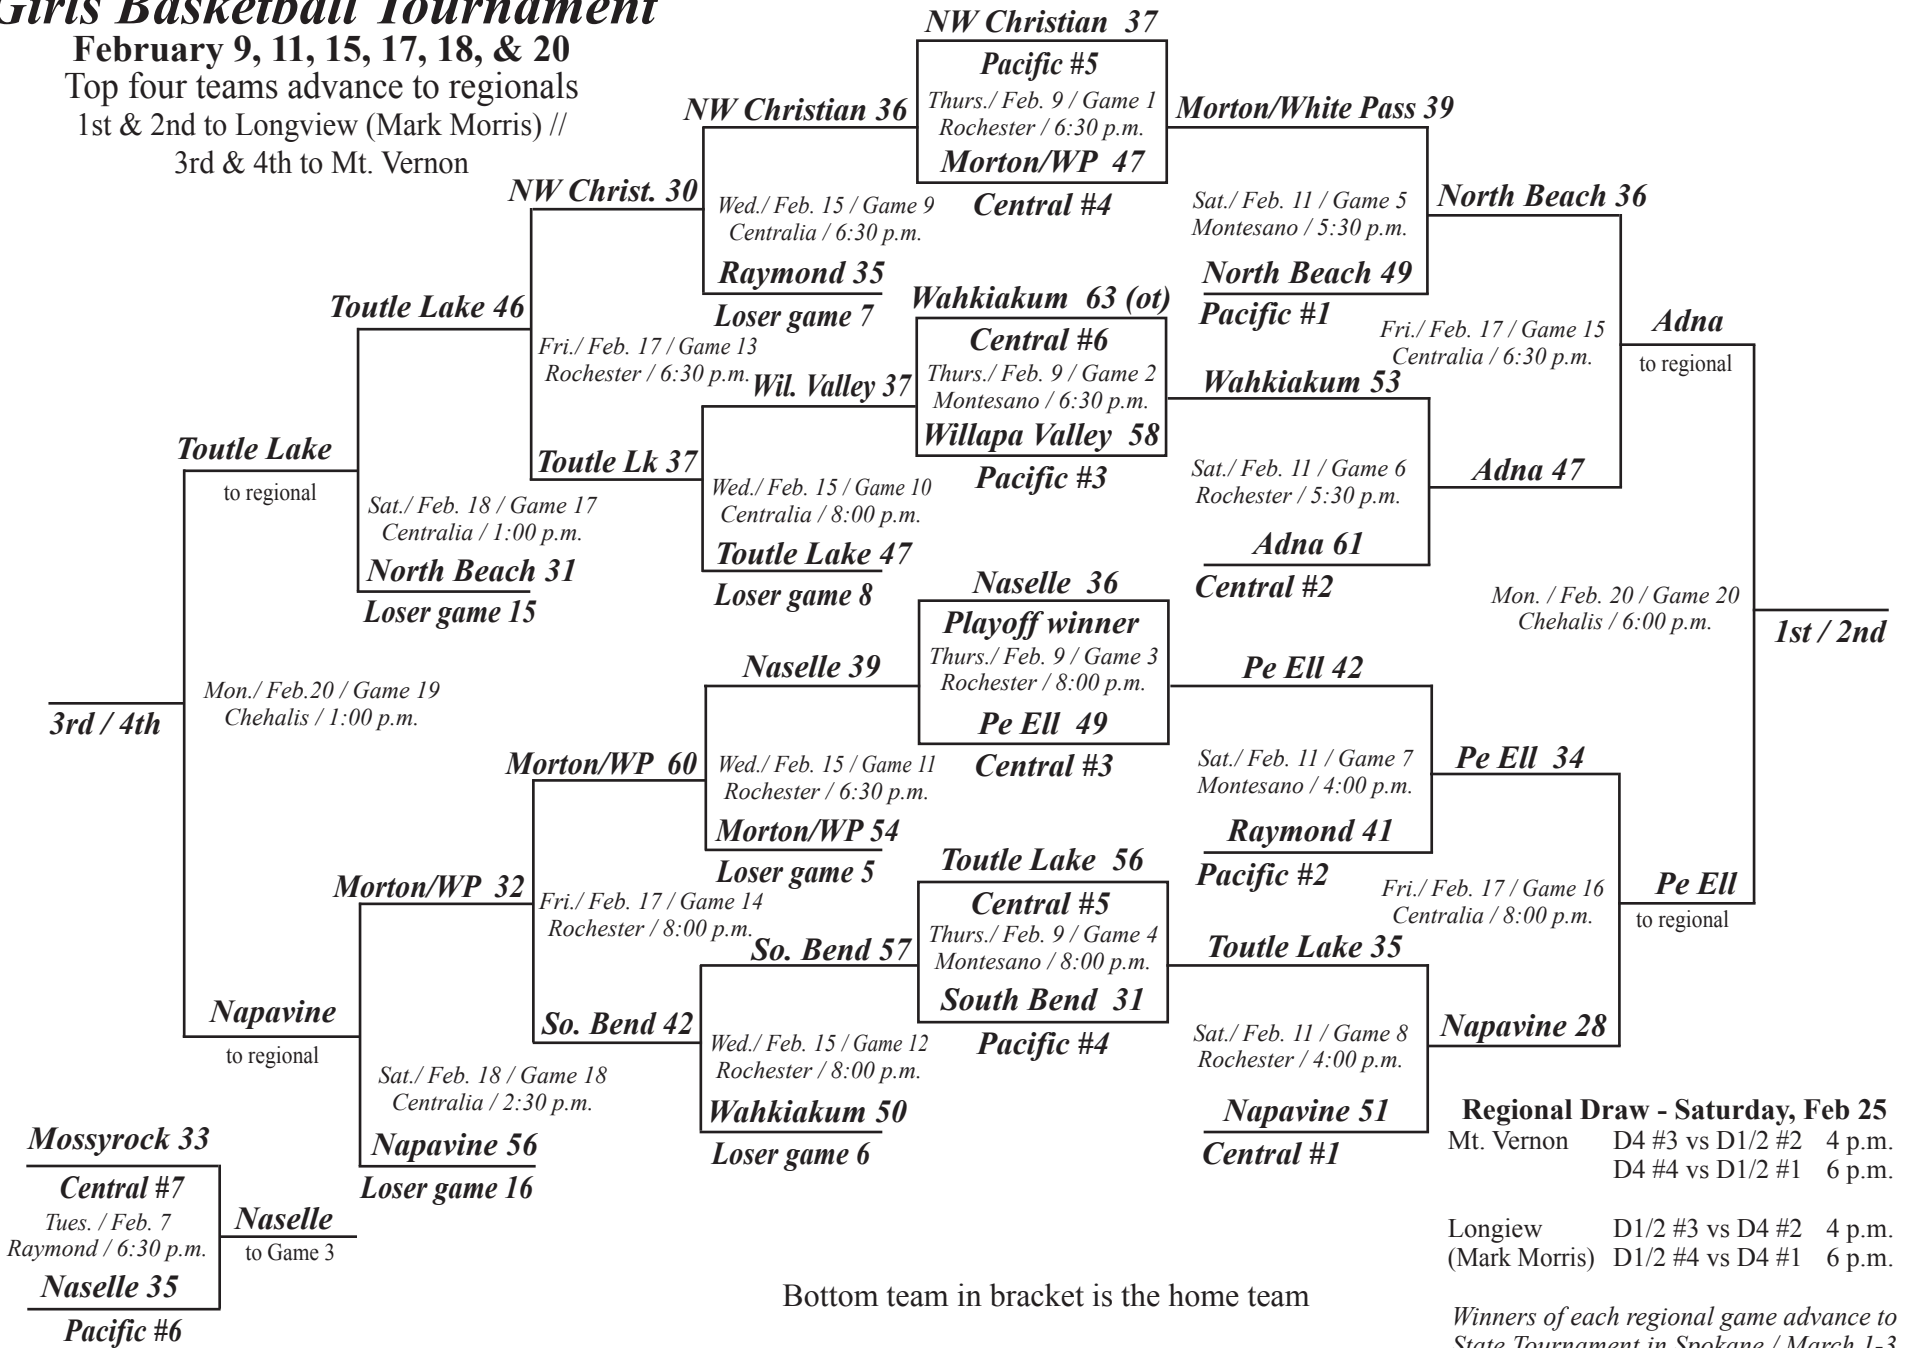

# 2012 District IV 2B Boys Basketball Tournament

February 8, 11, 14, 16, 18, & 20  
Top four teams advance to regionals  
1st & 2nd to Longview (Mark Morris) //  
3rd & 4th to Mt. Vernon

# 2012 District IV 2B Girls Basketball Tournament

February 9, 11, 15, 17, 18, & 20

Top four teams advance to regionals

1st & 2nd to Longview (Mark Morris) //

3rd & 4th to Mt. Vernon

NW Christian 37

Pacific #5