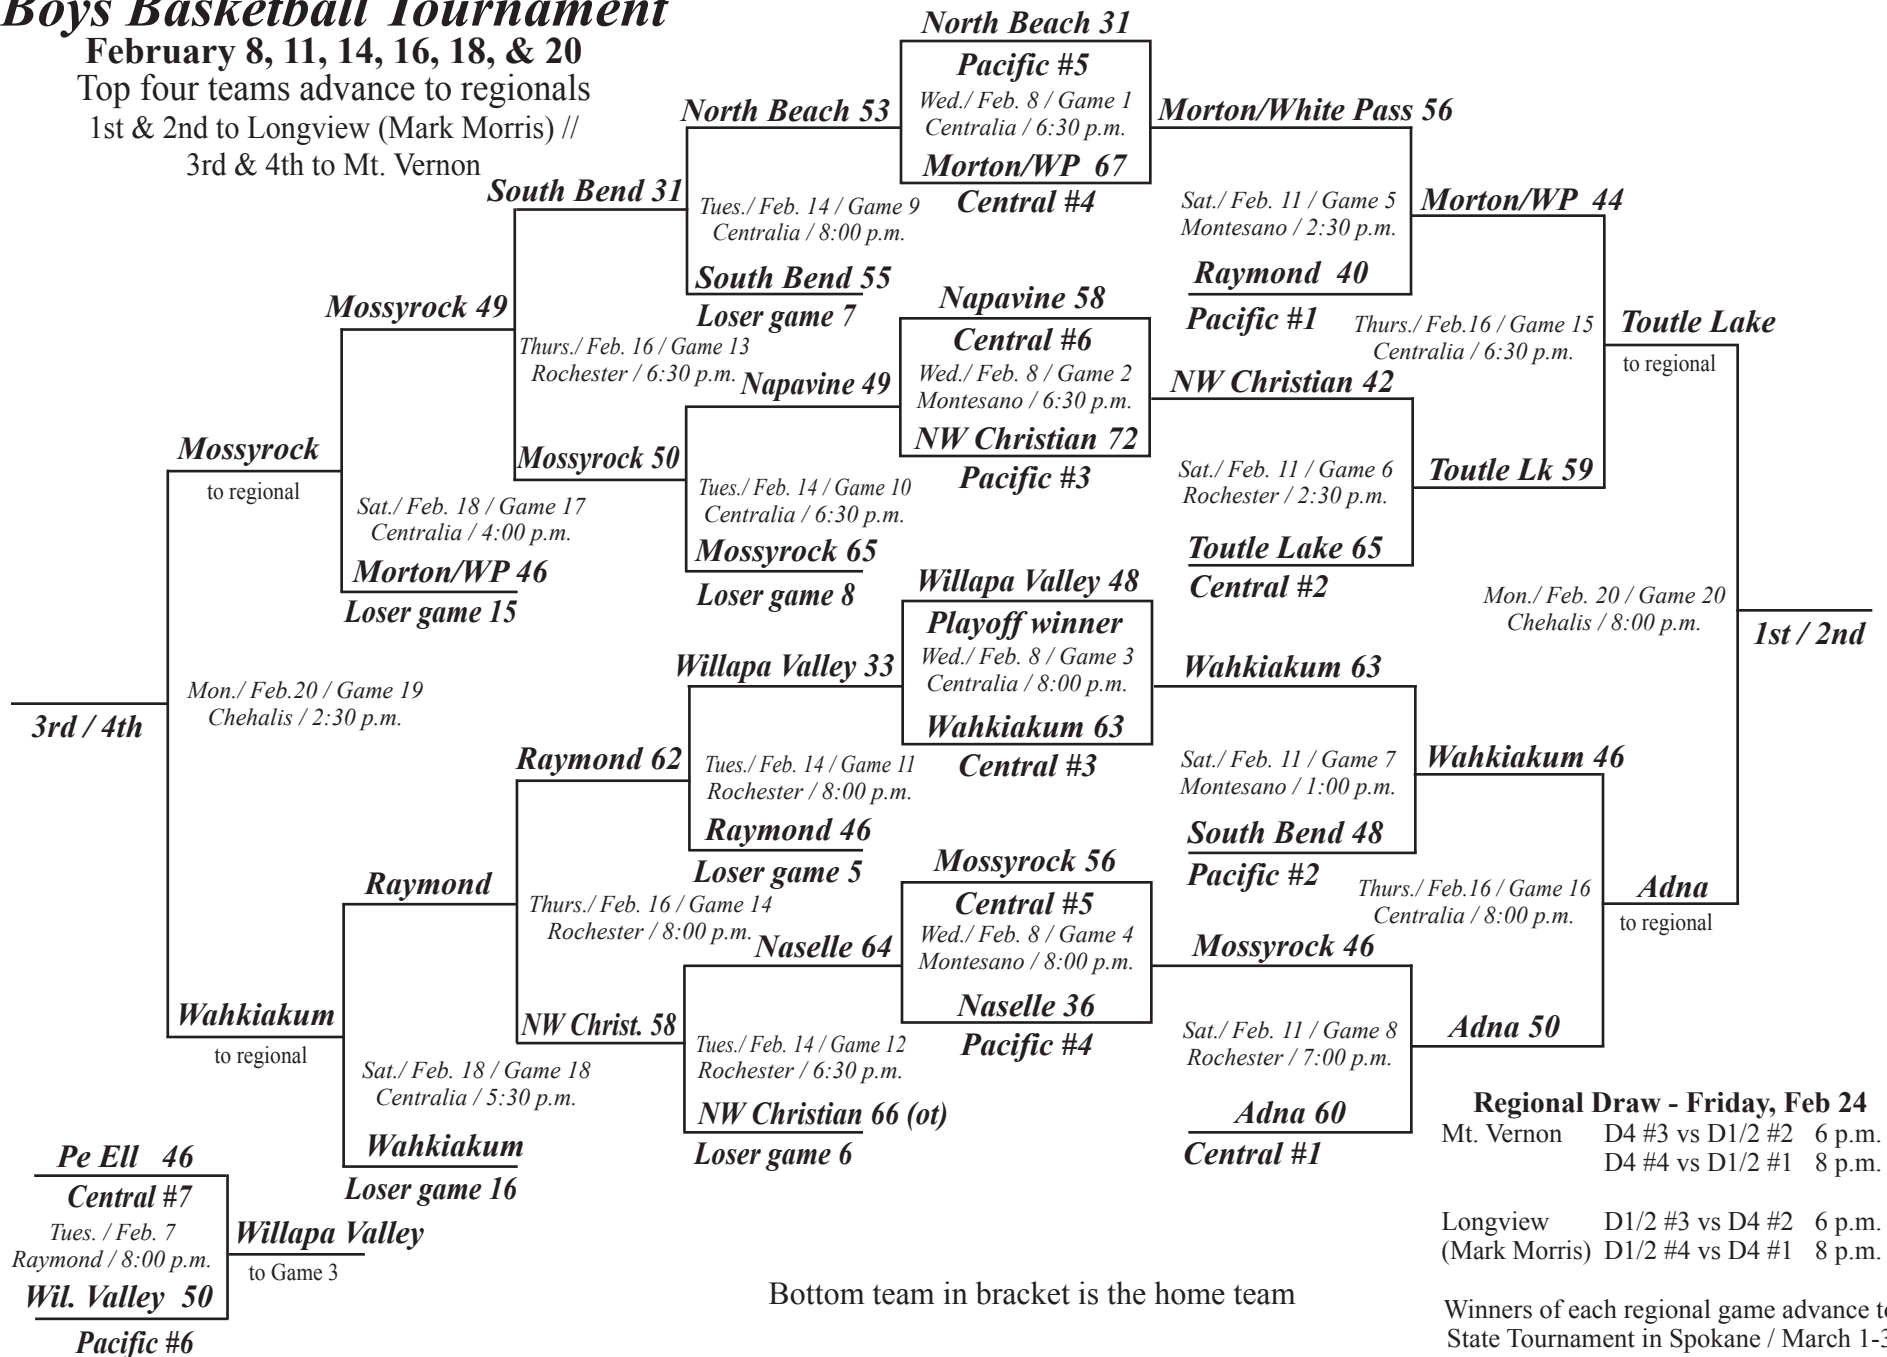

# 2012 District IV 2B Boys Basketball Tournament

February 8, 11, 14, 16, 18, & 20  
Top four teams advance to regionals  
1st & 2nd to Longview (Mark Morris) //  
3rd & 4th to Mt. Vernon

# 2012 District IV 2B Girls Basketball Tournament

February 9, 11, 15, 17, 18, & 20

Top four teams advance to regionals

1st & 2nd to Longview (Mark Morris) //

3rd & 4th to Mt. Vernon

NW Christian 37

Pacific #5